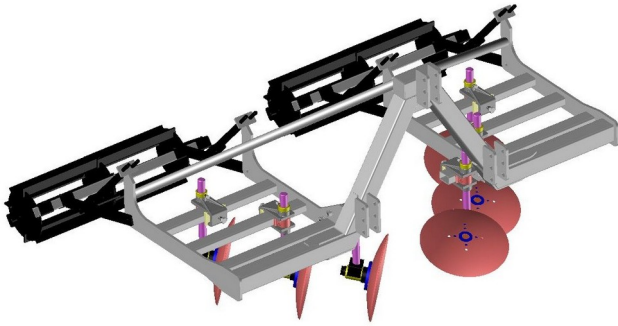

Ridger / Hoeing machine Sugar cane

This machine allows to hoe the inter-row of the cane plantations or to butter them by using discs.

It can be used in the hoeing or ridging version.

PERFORMANCE TABLE

Designation	REF.	COLLECTION				Performance
		Length	Width	Height	Weight	
Weeder Weeder Sugar cane		1,75 m	3,05 m	1,3 m	410 Kg	1 driver Tractor power : from 60 to 100 HP 4WD Driving speed : 4 to 6 Km/h Surface treated: 5 ha/d